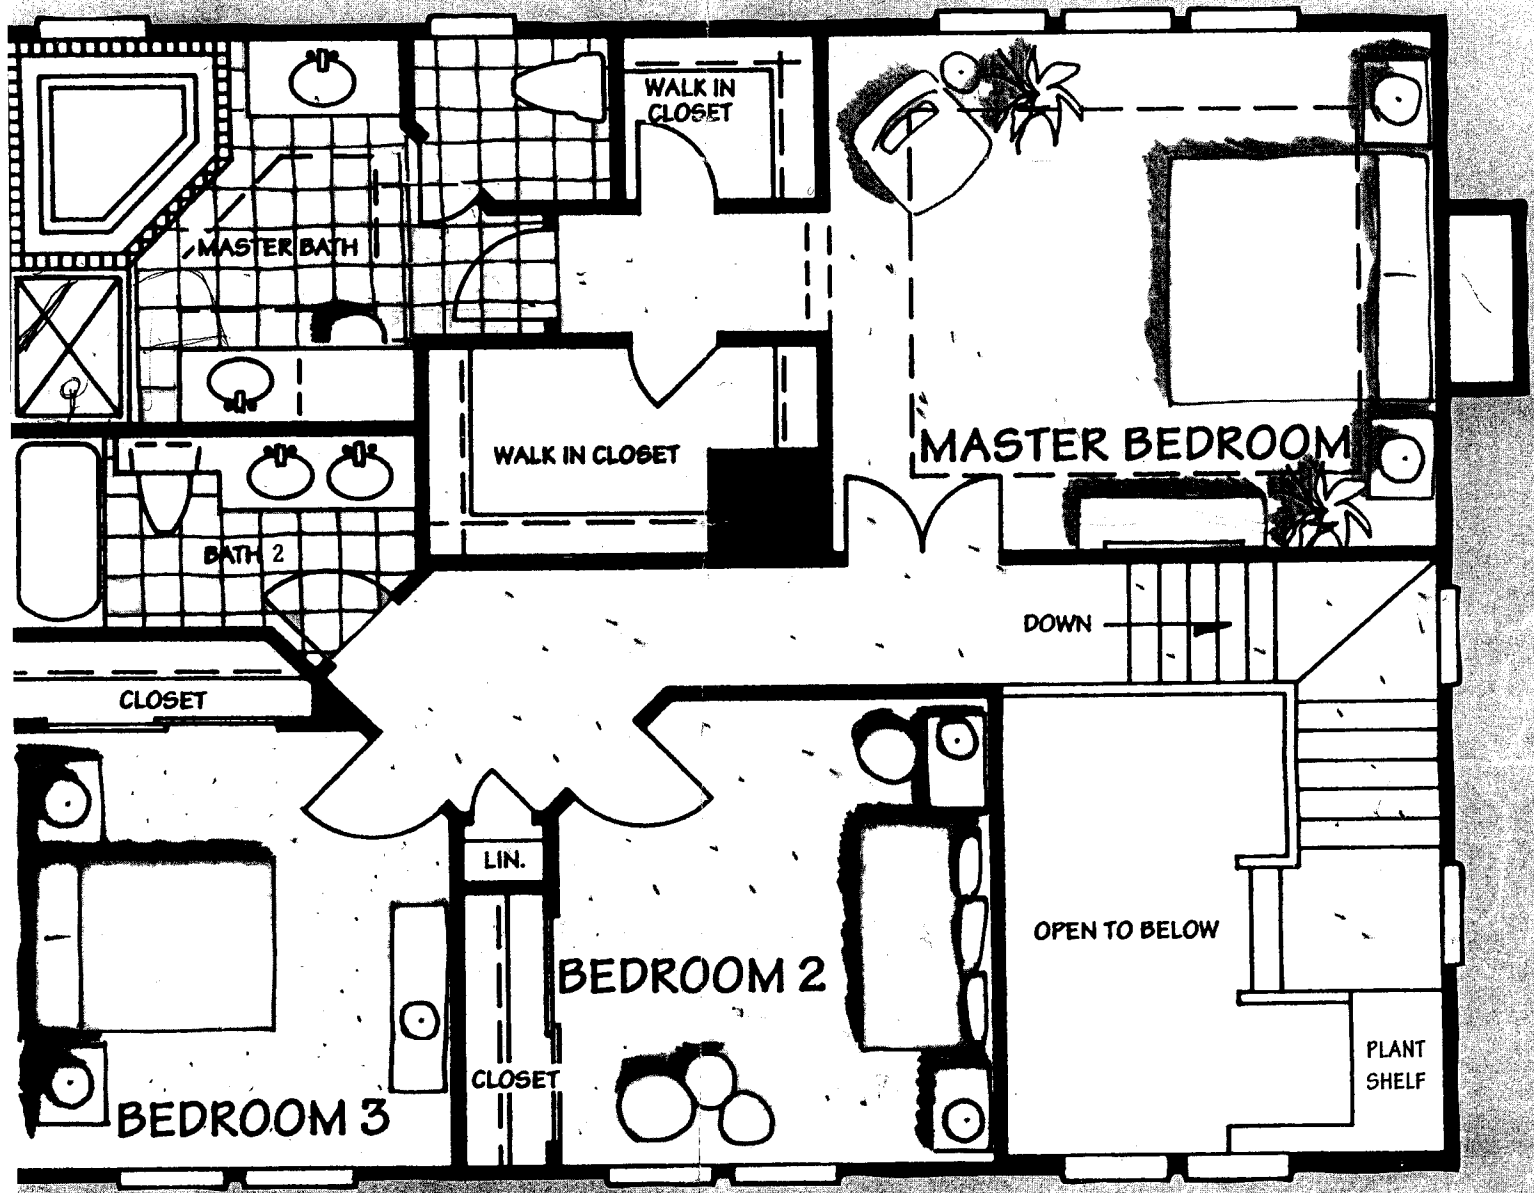

get

Dimensions

Living Room	16' 0" x 13' 0"
Dining Room	14' 0" x 11' 0"
Kitchen/Breakfast Room	20' 0" x 13' 0"
Family Room	16' 0" x 13' 6"
Master Bedroom	15' 6" x 13' 4"
Bedroom #2	11' 6" x 11' 0"
Bedroom #3	12' 0" x 11' 0"
Total Square Footage2047

First Floor

Second Floor

Attached 2 car garage and basement

nd Floor