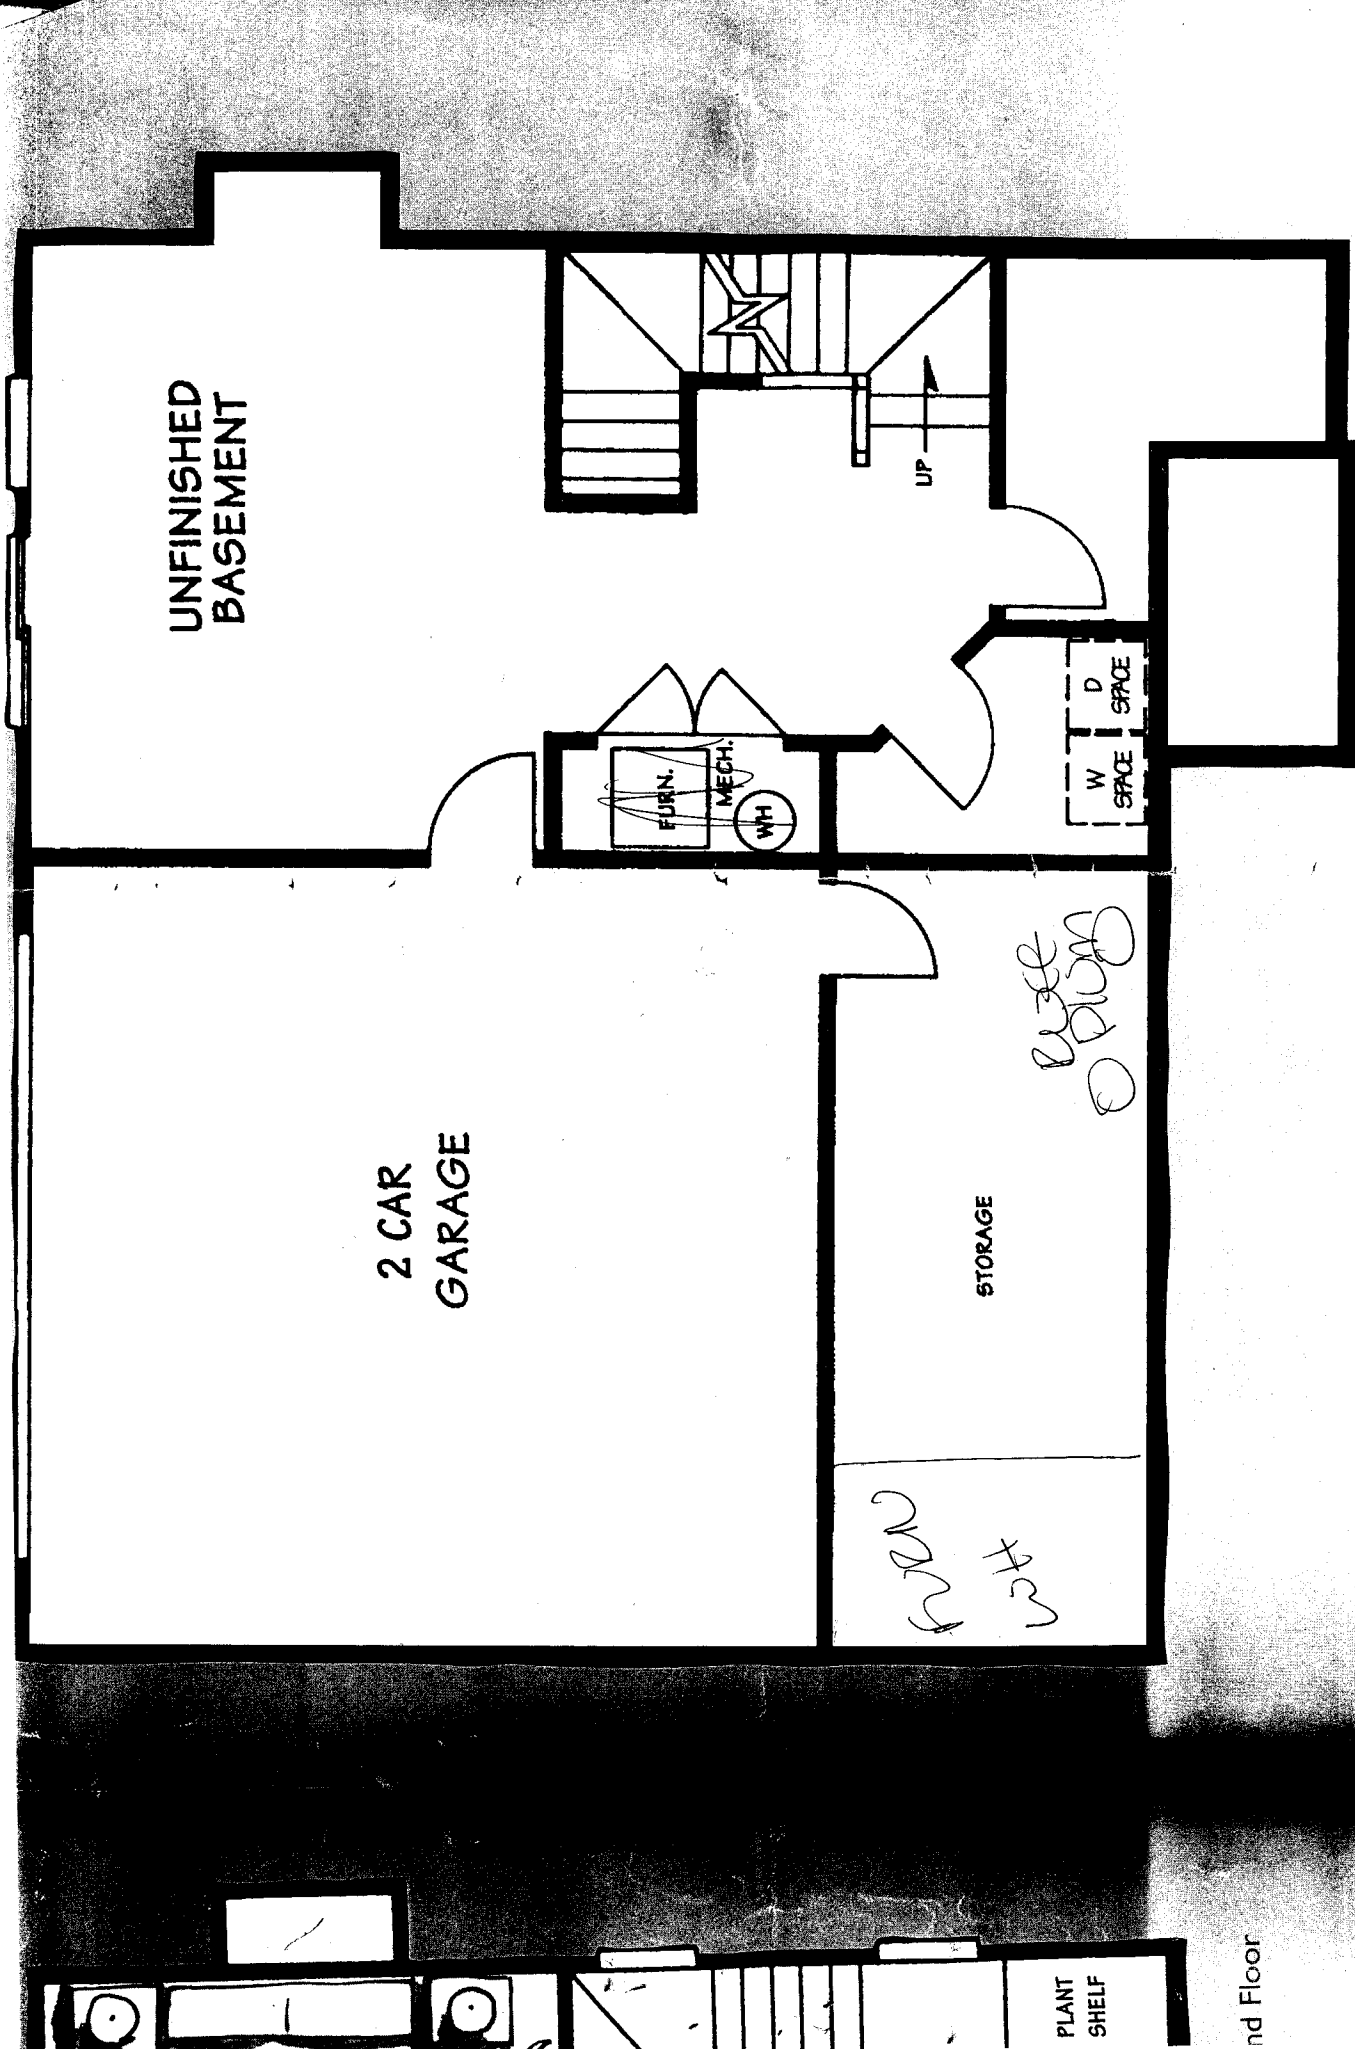

get

Dimensions

Living Room	16' 0" x 13' 0"
Dining Room	14' 0" x 11' 0"
Kitchen/Breakfast Room	20' 0" x 13' 0"
Family Room	16' 0" x 13' 6"
Master Bedroom	15' 6" x 13' 4"
Bedroom #2	11' 6" x 11' 0"
Bedroom #3	12' 0" x 11' 0"
Total Square Footage2047

First Floor

Second Floor

Attached 2 car garage and basement

nd Floor