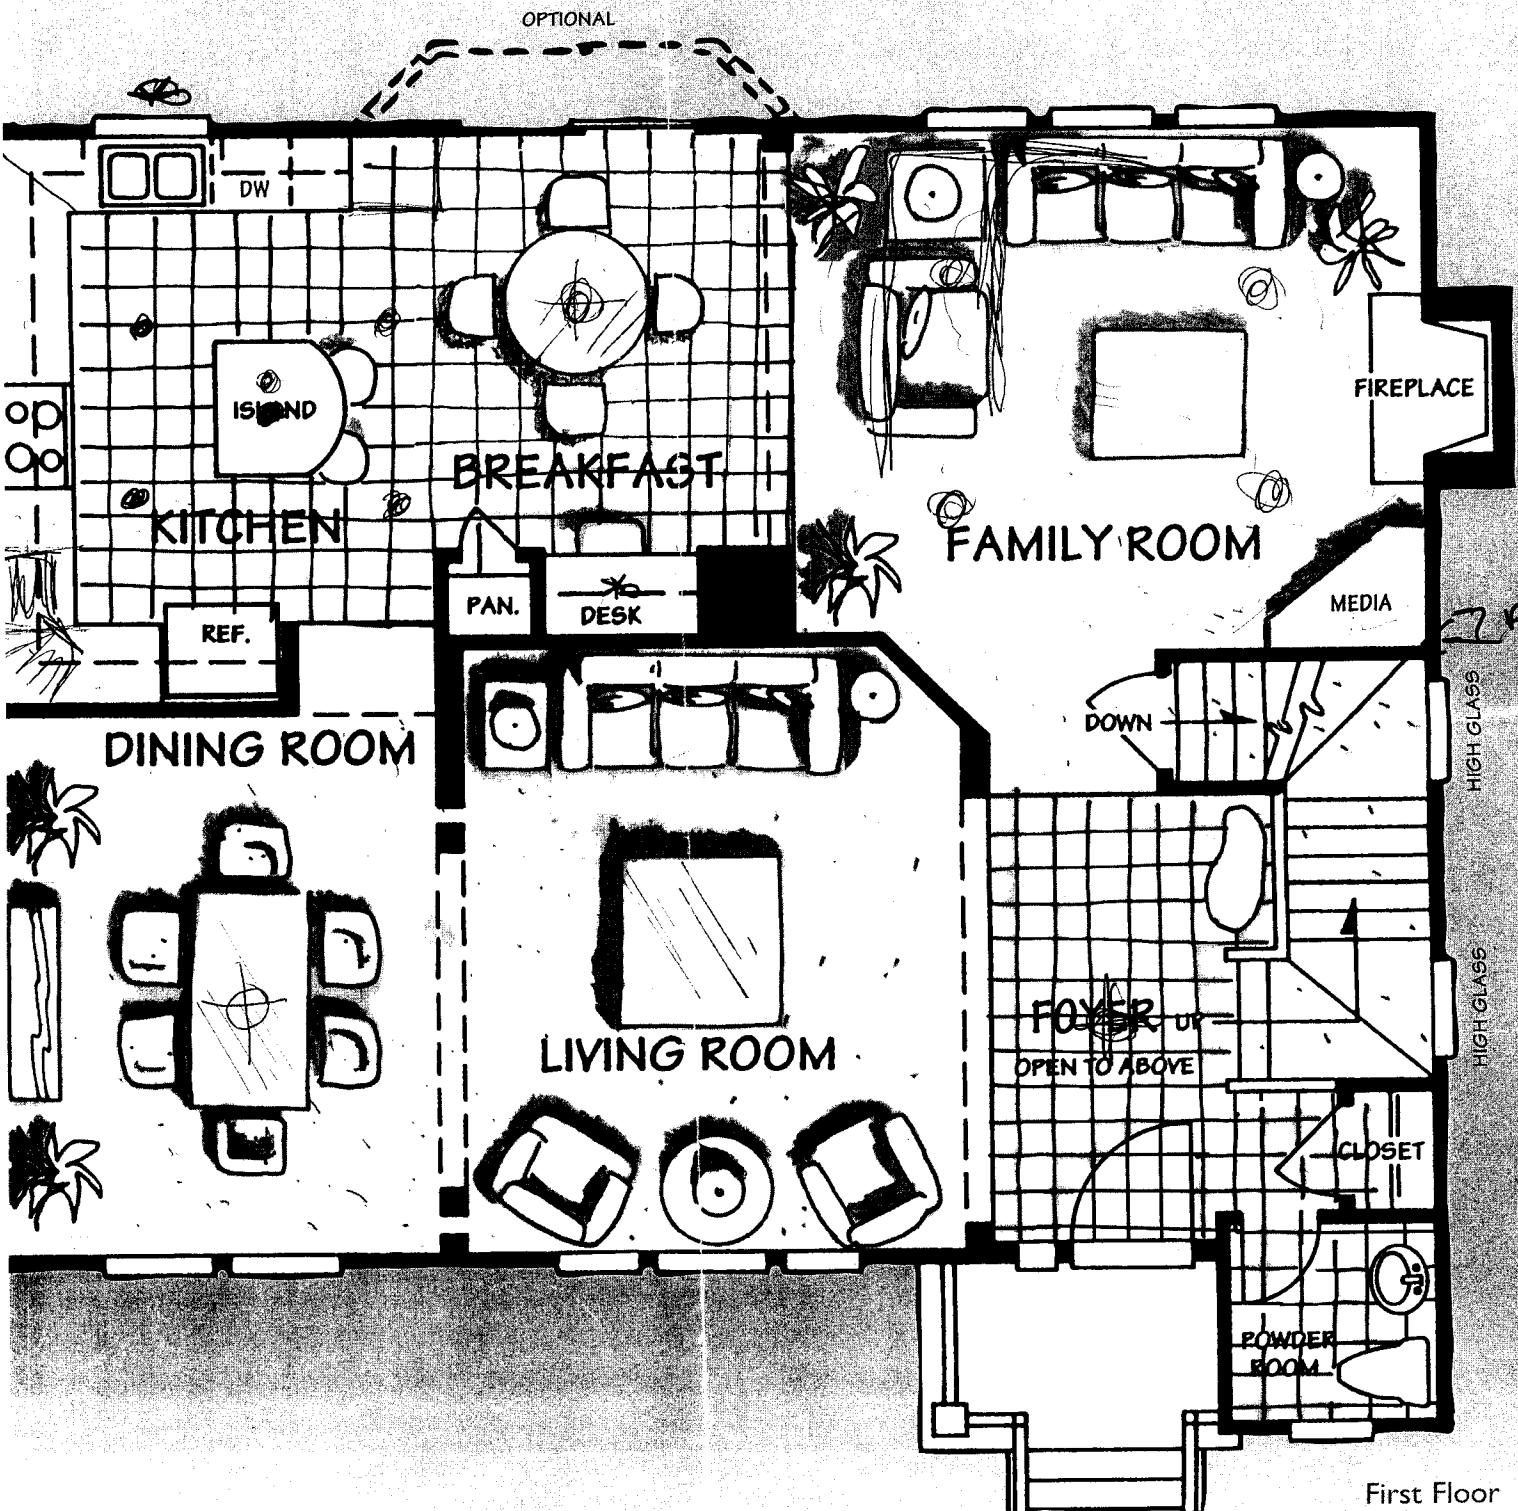

get

Dimensions

Living Room	16' 0" x 13' 0"
Dining Room	14' 0" x 11' 0"
Kitchen/Breakfast Room	20' 0" x 13' 0"
Family Room	16' 0" x 13' 6"
Master Bedroom	15' 6" x 13' 4"
Bedroom #2	11' 6" x 11' 0"
Bedroom #3	12' 0" x 11' 0"
Total Square Footage2047

First Floor

Second Floor

Attached 2 car garage and basement

nd Floor